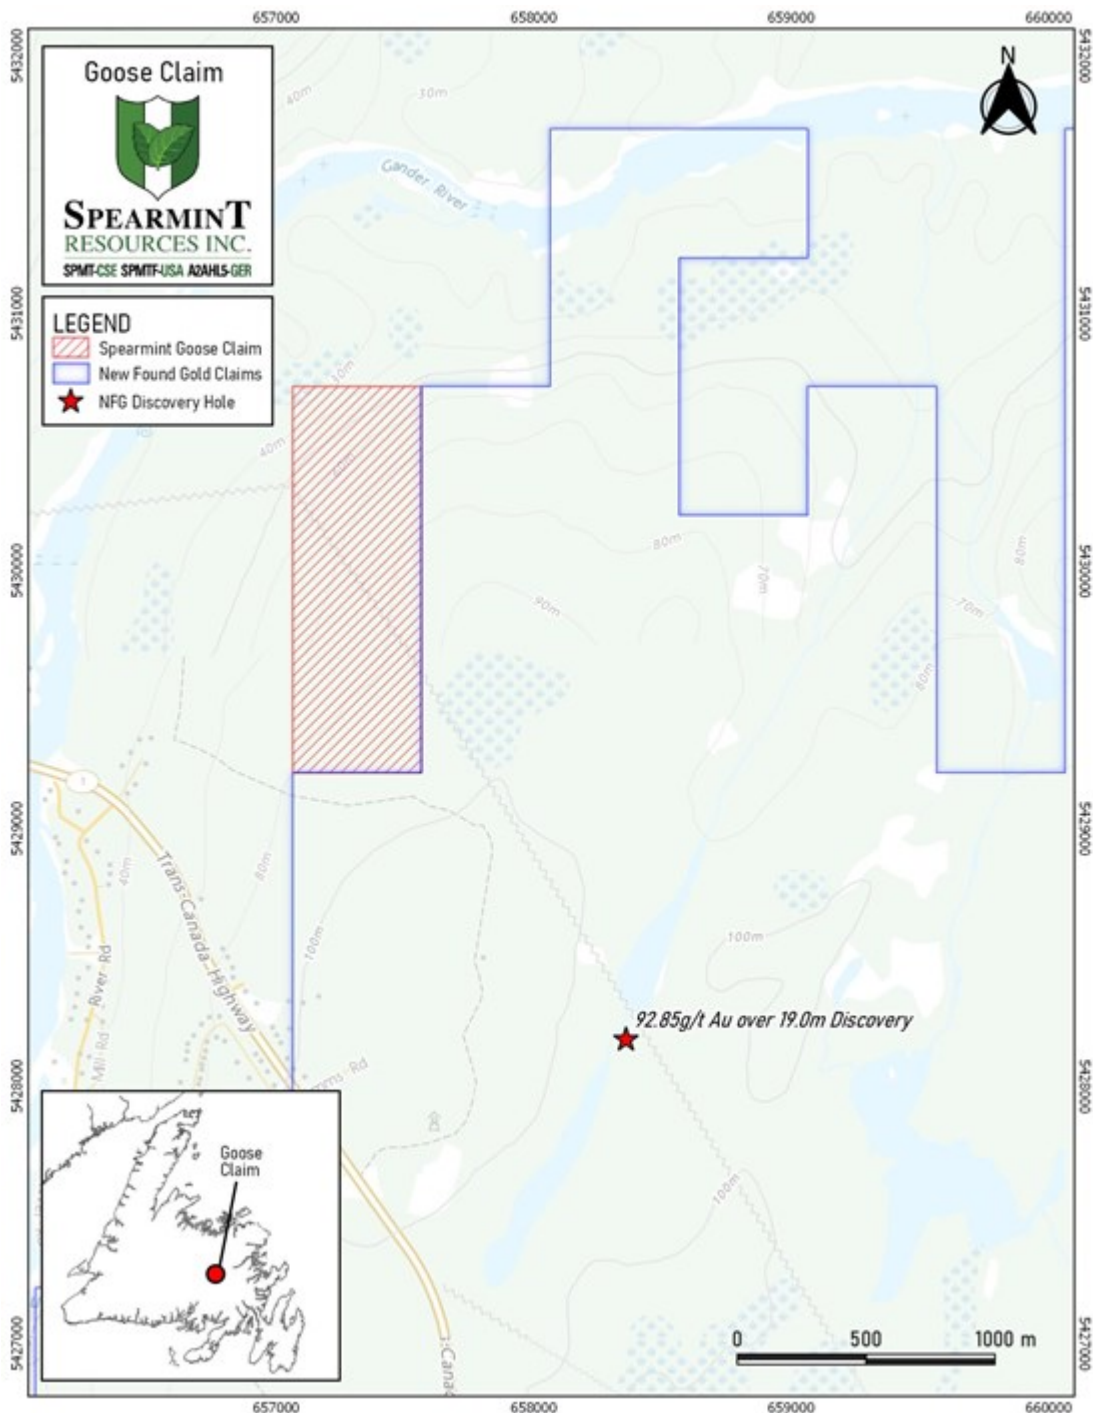

# **Spearmint Begins Work Program on 'Goose' Gold Project in Newfoundland Directly Bordering New Found Golds' Discovery Hole**

Vancouver, British Columbia--(Newsfile Corp. - September 28, 2020) - **Spearmint Resources Inc. (CSE: SPMT) (OTC Pink: SPMTF) (FSE: A2AHL5)** (the "**Company**") wishes to announce that a work program has commenced on its 'Goose' Gold project directly bordering New Found Golds' Queensway project (see map).

James Nelson, President of Spearmint, stated, "We are extremely pleased to now be underway with this work program in one of the most exciting gold districts in the world. New Found Golds' discovery hole has put a spotlight on the potential in this region and have recently commenced a 100,000 metre drill program. Spearmint's property is the closest to this discovery hole and we look forward to seeing what this work program will uncover."

## Goose Gold Project

To view an enhanced version of this map, please visit:

[https://orders.newsfilecorp.com/files/4360/64721\\_764b5ad12449a91b\\_002full.jpg](https://orders.newsfilecorp.com/files/4360/64721_764b5ad12449a91b_002full.jpg)